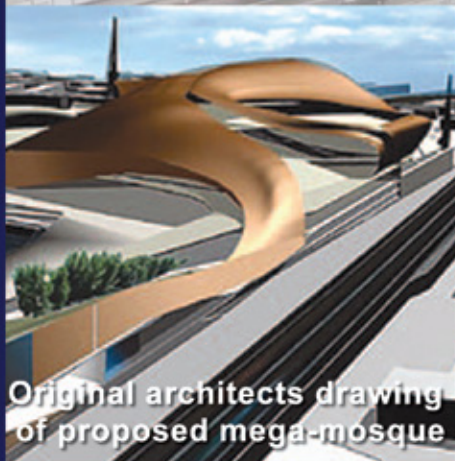

# **BUILDING LONDON'S MEGA MOSQUE: WHO IS OPPOSING IT AND WHY?**

with a presentation by Councillor  
**Alan Craig**  
President, Christian People's Alliance

**Tuesday, November 18, 2008**  
**7:30 pm**

**Leslie Sacks Fine Art Gallery**  
11640 San Vicente Blvd. Los Angeles CA 90049

**Reception to follow at Gallery**

**Admission: \$15.00**

**Seating is limited**

**By reservation only**

**E-mail [isdev@ix.netcom.com](mailto:isdev@ix.netcom.com) or phone AFA office (310) 444 3085**

Original architects drawing  
of proposed mega-mosque